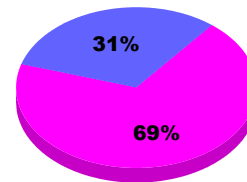

Gender Comparison 2011-2012

Jul/Aug/Sep

Legend: Male (blue), Female (purple)