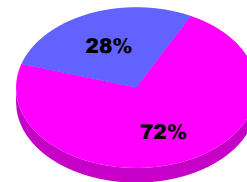

Gender Comparison 2011-2012

Jul/Aug/Sep

Legend: Male (Blue), Female (Magenta)