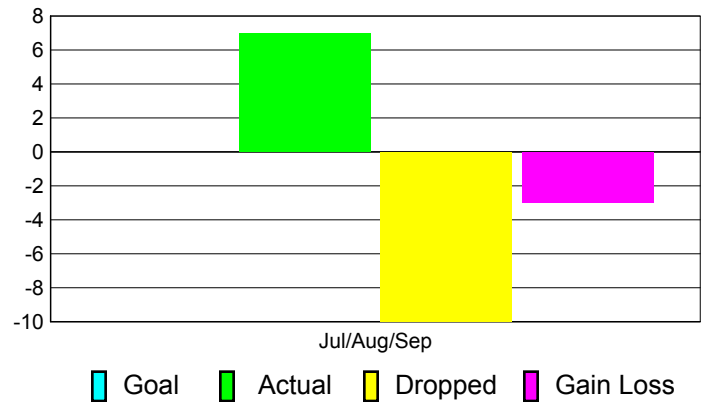

Membership Results 2011-2012

Goal, New, Dropped, Gain/Loss

Comparison of Membership Gain/Loss

Current Year Compared to the Previous Year