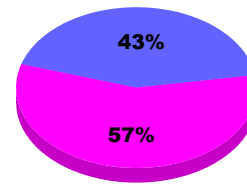

Gender Comparison 2011-2012

Jul/Aug/Sep

Legend: Male (Blue), Female (Magenta)