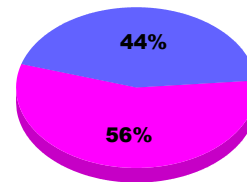

Gender Comparison 2011-2012

Jul/Aug/Sep

Legend: Male (Blue), Female (Magenta)