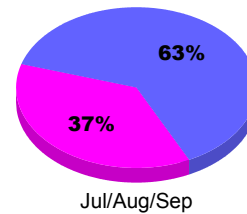

Gender Comparison 2011-2012

Jul/Aug/Sep

Legend: Male (Blue), Female (Magenta)