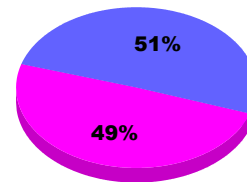

Gender Comparison 2011-2012

Jul/Aug/Sep

Legend: Male (Blue), Female (Magenta)