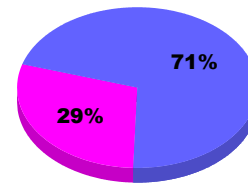

Gender Comparison 2011-2012

Jul/Aug/Sep

Legend: Male (Blue), Female (Magenta)