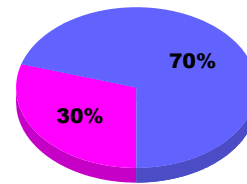

Gender Comparison 2011-2012

Jul/Aug/Sep

Legend: Male (Blue), Female (Magenta)