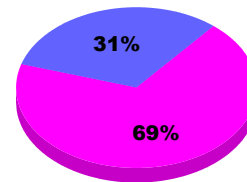

Gender Comparison 2011-2012

Jul/Aug/Sep

Legend: Male (Blue), Female (Magenta)