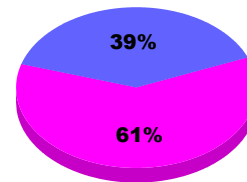

Gender Comparison 2011-2012

Jul/Aug/Sep

Legend: Male (Blue), Female (Magenta)