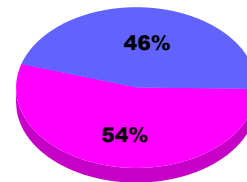

Gender Comparison 2011-2012

Jul/Aug/Sep

Legend: Male (Blue), Female (Magenta)