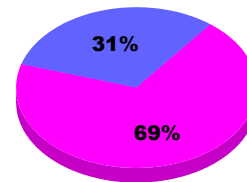

Gender Comparison 2011-2012

Jul/Aug/Sep

Legend: Male (Blue), Female (Magenta)