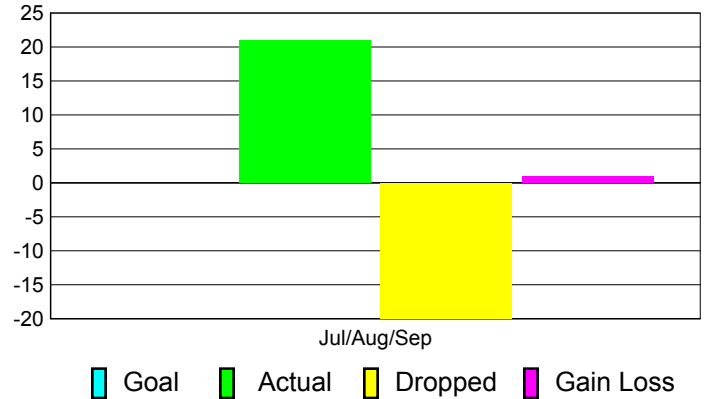

Membership Results 2011-2012

Goal, New, Dropped, Gain/Loss

Comparison of Membership Gain/Loss

Current Year Compared to the Previous Year