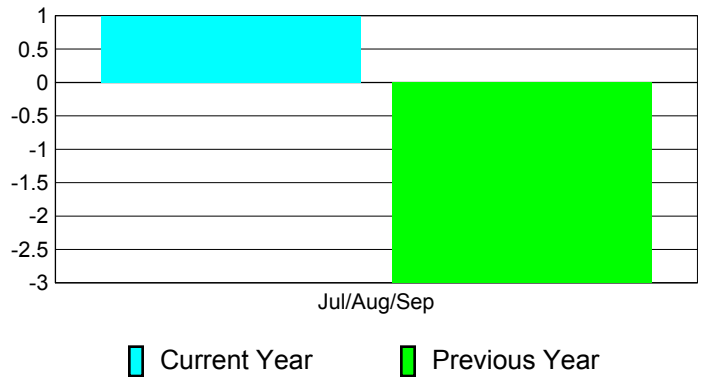

Gender Comparison 2011-2012