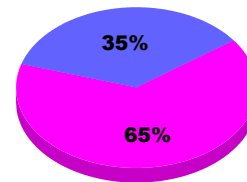

Gender Comparison 2011-2012

Jul/Aug/Sep

Legend: Male (blue), Female (magenta)