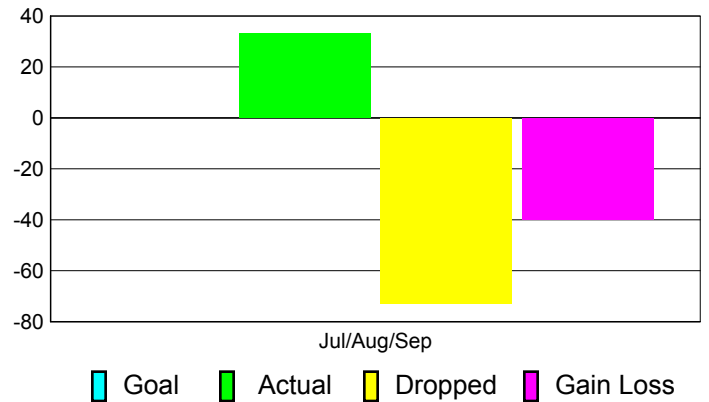

Membership Results 2011-2012

Goal, New, Dropped, Gain/Loss

Comparison of Membership Gain/Loss

Current Year Compared to the Previous Year