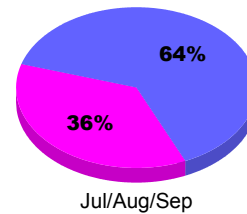

Gender Comparison 2011-2012

Jul/Aug/Sep

Legend: Male (Blue), Female (Magenta)